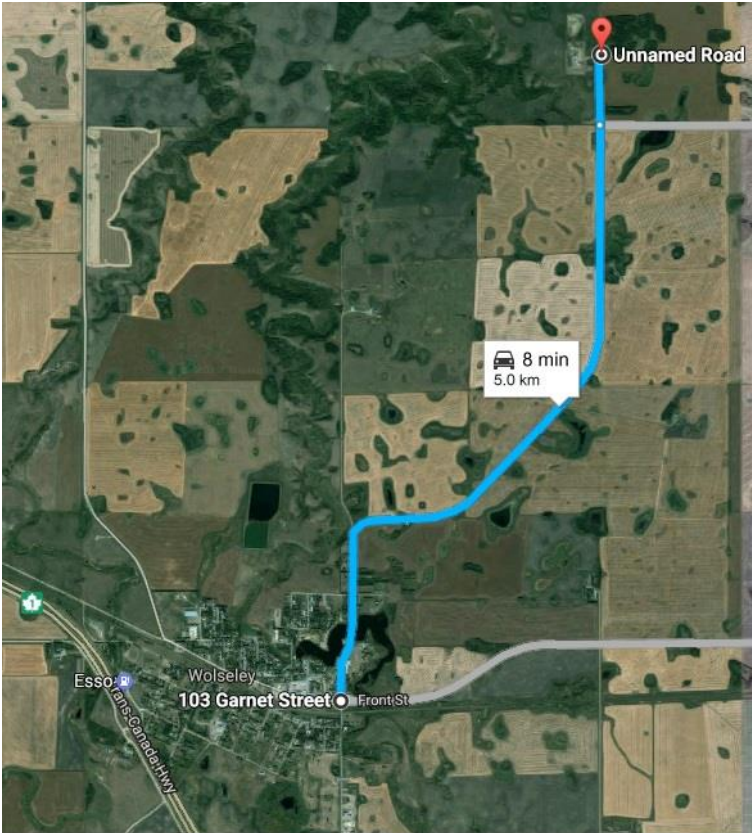

# WOLSELEY LANDFILL

**Hours of Operation:**

<b>Summer Hours</b> (Apr to Oct)	Wednesdays	12:00PM to 6:00PM
	Saturdays	10:00AM to 4:00PM
<b>Winter Hours</b> (Nov to Mar)	Saturdays	10:00AM to 4:00PM

**Land Location:** SE  $\frac{1}{4}$  25-17-10-W2M

**Directions from the Hometown Co-op (900 Front Street):**

Travel North on Garnet Street passed the Wolseley Cemetery;  
Curve right and follow road to Landfill

\*Note: You will pass a smaller cemetery in the country (the "Rainville" cemetery).  
The Landfill is located just north of this smaller cemetery